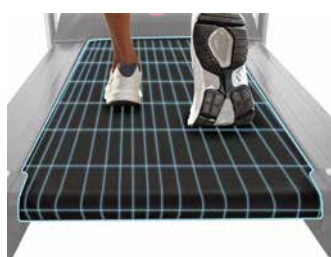

RC SERIES

I.RC02W G6164I

BH

R.R.P.

EAN: 8431284784157

The iRC02W Dual treadmill offers an impressive career comfort thanks to its XXL running surface. It is designed for those who love switching between running and walking on their training sessions.

Monitor

Measurements:

Distance, Time, Speed, Calories, Pulse, Inclination

- Max. user weight: 115Kg
- Weight: 88Kg
- Dimensions: 174cm x 78cm x 144cm
- Power: 2,75CV/1,5CV
- Speed: 1-18Km/h
- Running surface: 135x51cm

GREATER RUNNING SURFACE

One of the widest running surfaces (51cm) on the market in a 78 cm chassis.

FLEX SYSTEM + SMART KONIK

Impact absorption is performed in two stages, thereby it reduces the rebound effect on the surface and the possibility of injury.