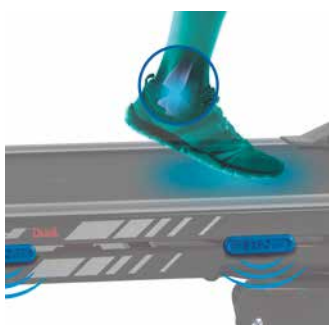

F SERIES

F8 TFT G6428TFT

R.R.P.

EAN: 8431284845551

Enjoy this treadmill specifically designed to prepare triathlon athletes and all the multimedia contents included with the new Touch&Fun technology.

Monitor

Measurements:

Distance, Time, Speed, Calories, Pulse, Inclination

- Max. user weight: 130Kg
- Weight: 108Kg
- Dimensions: 184cm x 94cm x 149cm
- Power: 4,0CV/2,25CV
- Speed: 1-22Km/h
- Running surface: 140x51cm

RUN + DAMPING SYSTEM

Elastomers with a special density that avoid the "rebound effect".

TOUCH&FUN TECHNOLOGY

Increase the fun during your workouts with the connectivity and special features: internet, TV, videos, etc.