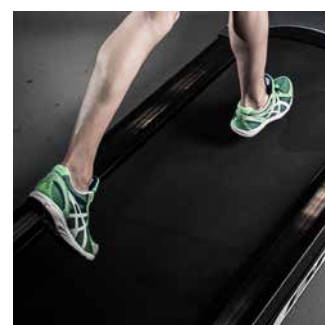

#### Measurements:

Distance, Time, Speed, Calories, Pulse, Inclination

- Max. user weight: 140Kg
- Weight: 98Kg
- Dimensions: 172cm x 87cm x 172cm
- Power: 3,5CV/2CV
- Speed: 1-20km/h
- Running surface: 140x51cm

#### TOUCH&FUN TECHNOLOGY

Increase the fun during your workouts with the connectivity and special features: internet, TV, videos, etc.

#### GREAT RUNNING SURFACE

Its wide design allows a wider running surface of 140x51 cms, which enables a more comfortable workout.