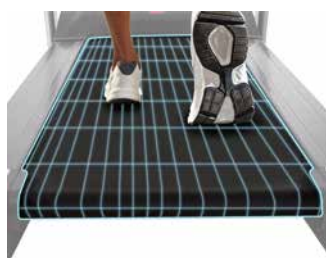

#### Measurements:

Distance, Time, Speed, Calories, Pulse, Inclination

- Max. user weight: 140Kg
- Weight: 98Kg
- Dimensions: 172cm x 87cm x 172cm
- Power: 3,5CV/2CV
- Speed: 1-20km/h
- Running surface: 140x51cm

#### TOUCH&FUN TECHNOLOGY

Increase the fun during your workouts with the connectivity and special features: internet, TV, videos, etc.

#### GREAT RUNNING SURFACE

Its wide design allows a wider running surface of 140x51 cms, which enables a more comfortable workout.