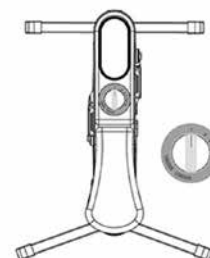

KUBE BIKE SERIES

KUBE BIKE YF100

R.R.P.

EAN: 8431284742584

Exercise bikes

Store this exercise bike in any place at home: under the bed, in a wardrobe, etc. Fold it in just three steps.

- Max. user weight: 90Kg
- Weight: 18Kg
- Dimensions: 60cm x 83cm x 58cm
- Flywheel: eq. Equivalent to 8Kg

EXCLUSIVE DESIGN

Stationary bike without mast to give you a better mobility in the upper body during the exercise.

ULTRA COMPACT DESIGN

Store it anywhere thanks to its compact design.

FOLDING

Foldable in 3 simple steps: Legs, pedals and saddle.

MANUAL RESISTANCE

Manual adjustment up to 8 resistance levels

Specs	Kube Bike YF100
Use frequency	Regular
Maximum user weight	90Kg
Brake system	Magnetic
Flywheel	Equivalent to 8Kg
SRV	No
Contact heart rate measuring	No
Fan	No
Saddle adjustment	Vertical
Handlebar adjustment	No
Bottleholder	No
Transport wheels	Yes
Length	60cm
Width	83cm
Height	58cm
Weight	18Kg
Open frame / easy access	No
Transpirable backseat	No
Backrest	No
XXL seat	No
Reinforced pedal	No
Multiposition handlebar	No
Autogenerated	No
Monitor	-
Programs	
Preset programs (Prg)	-
Intensity levels	-
Random program (RP)	-
Customizable profiles (uprg)	-
Fitness test (FT)	-
Heart rate control program (HRC)	-
Recovery Program (RT)	-
Body Fat test (BF)	-
Monitor	
Screen	-
Monitor with HIIT by BH training scheme	-
Universal holder for Smartphones and/or tablets	-
Telemetric heart rate	-
Bluetooth	-
iConcept	-